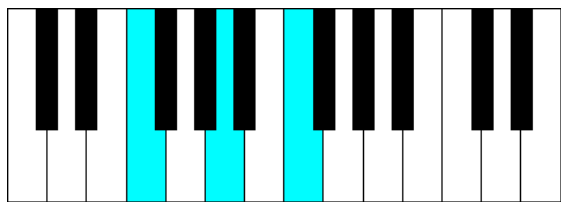

SCALE: Pentatonic plus major I

A series of musical staves showing the Pentatonic plus major I scale. The first staff shows the scale in a single line. The second staff shows the scale in a single line with a key signature of one flat. The third staff shows the scale in a single line with a key signature of two flats. The fourth staff shows the scale in a single line with a key signature of three flats. The fifth, sixth, and seventh staves are empty, providing space for practice.

This scale consists of the black notes plus F A C (F major)